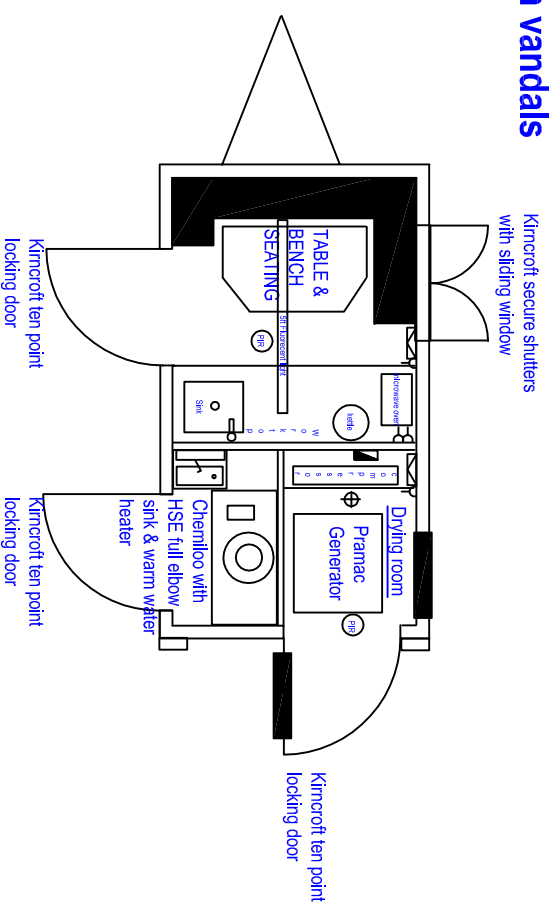

Kabco Cub Welfare Units have a patented ground lowering air suspension which allows them to be lowered to ground level once on site.

At under 1900kg this 12ft x 7ft-6" Kabco Cub is Easy to tow.

Auto-matic lower to ground to protect tyres from vandals

Dropdown tow hitch cover

Kabco Cub Welfare Unit

Title: Kabco Cub Welfare Unit	
Date Issued: 02/11/09	Job No:
Drawing No: 15789	Revision Status:
Scale:	Drawn By: DJM
Tolerance: + or - 10mm	Checked By:
Client:	