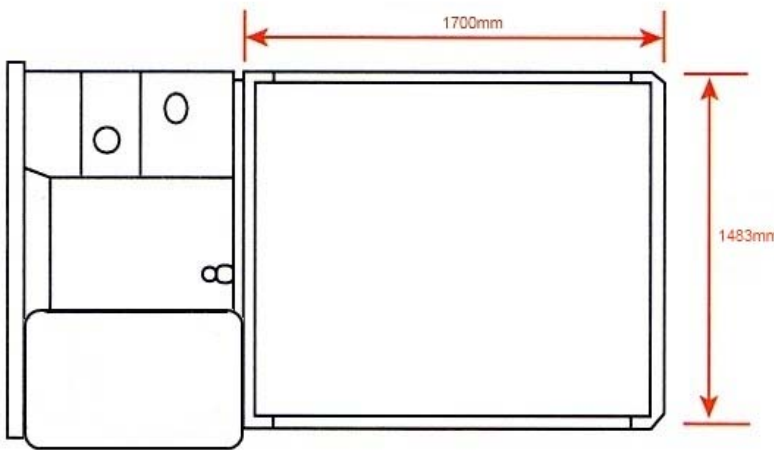

Machine weight: 2300Kg

Payload: 3000Kg

PERFORMANCE

Travel speed: - Low 0 ~ 6 kph

Travel speed: - High 0 ~ 0 kph

Gradeability: (empty) 30 degrees

Ground Pressure empty: 0.16 Kg/cm²

Ground Pressure loaded: 0.32 kg/cm²

Track width: 350mm

CAUTRAC

Colchester ☎ 01206 273111

www.cautrac.com

Bolton ☎ 01204 791122