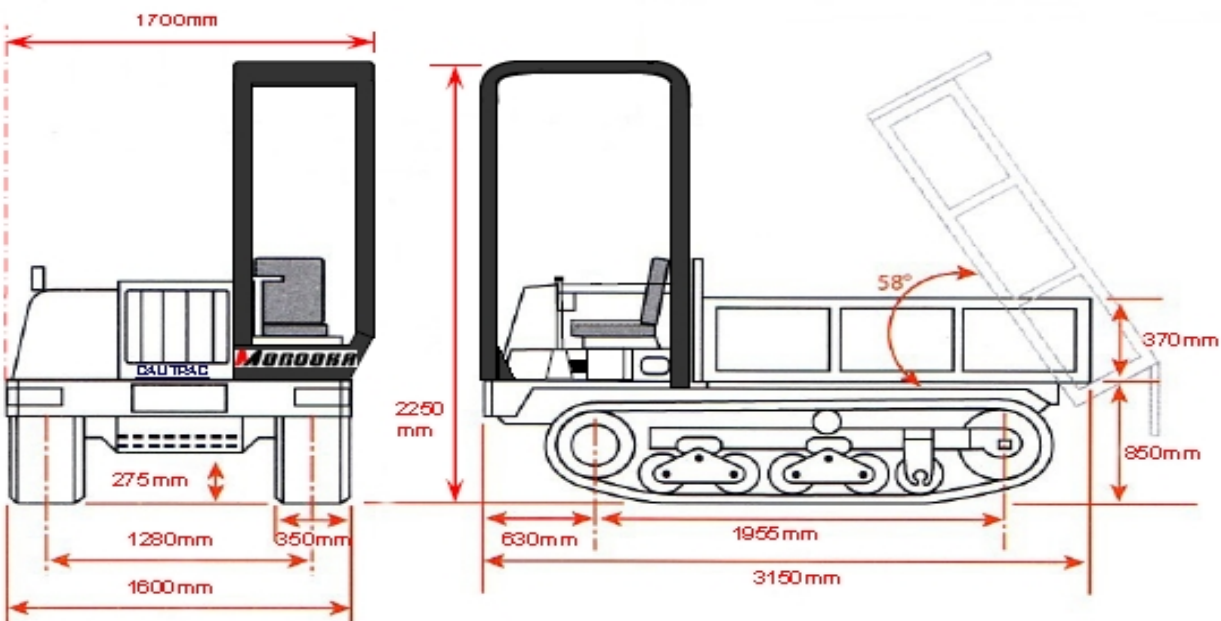

Machine weight: 2300Kg

Payload: 3000Kg

PERFORMANCE

Travel speed: - Low 0 ~ 6 kph

Travel speed: - High 0 ~ 0 kph

Gradeability: (empty) 30 degrees

Ground Pressure empty: 0.16 Kg/cm²

Ground Pressure loaded: 0.32 kg/cm²

Track width: 350mm

CAUTRAC

Colchester ☎ 01206 273111

www.cautrac.com

Bolton ☎ 01204 791122